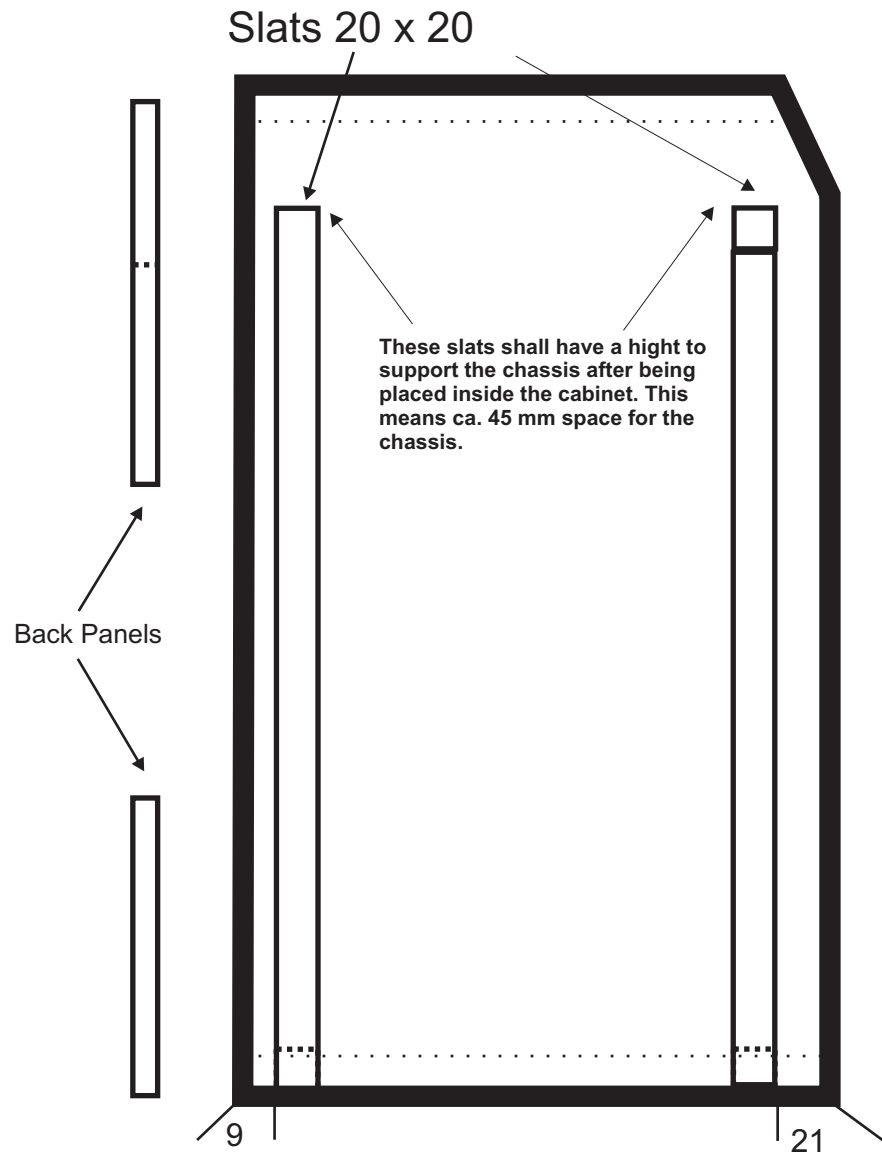

432

Birch laminated 18 mm
2 x 432 x 184
2 x 332 x 184

Birch laminated 12 mm
1 x 394 x 303

Birch laminated 8 mm
1 x 394 x 9
1 x 394 x 14

394

620

8"

12 mm

18 mm

368

306

Side View

BACK PANELS

Side View

Front View